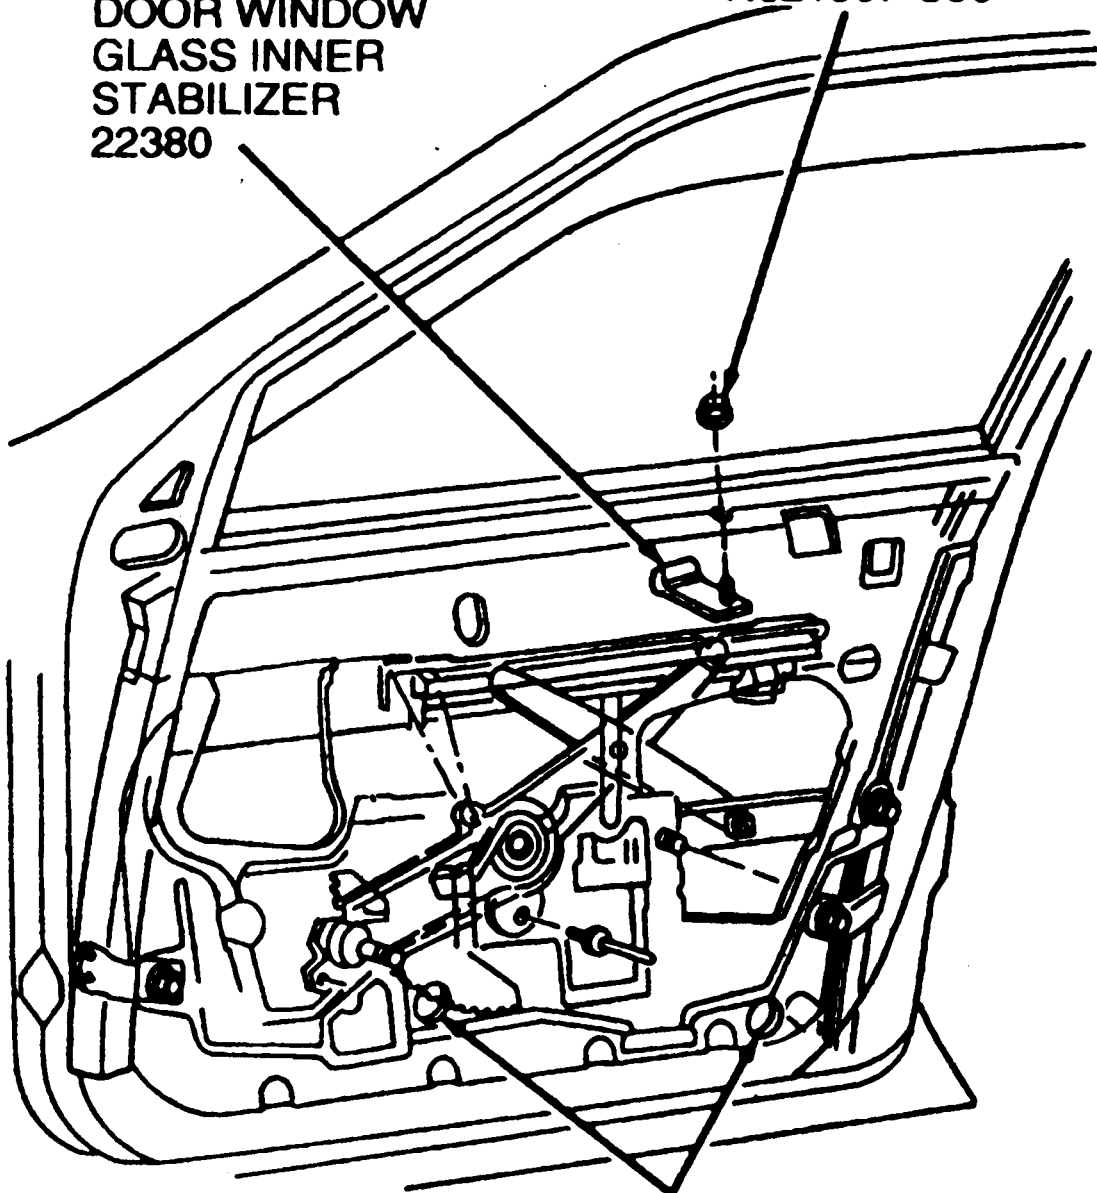

**NUT AND WASHER
ASSY
N621907-S36**

**DOOR WINDOW
GLASS INNER
STABILIZER
22380**

**RIVET REMOVAL
ACCESS HOLES**