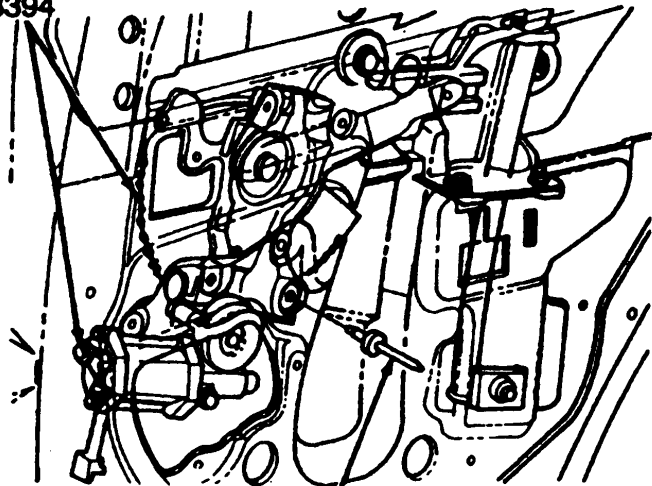

**WINDOW REGULATOR
ELECTRIC DRIVE**

23394

**RIVET
385189-S100
4 REQ'D
POWER
APPLICATIONS**

**VIEW SHOWING POWER WINDOW
REGULATOR**

**REAR DOOR
WINDOW CHANNEL
BRACKET 72520**

**RIVET 385189-S100
3 REQ'D MANUAL
APPLICATIONS**