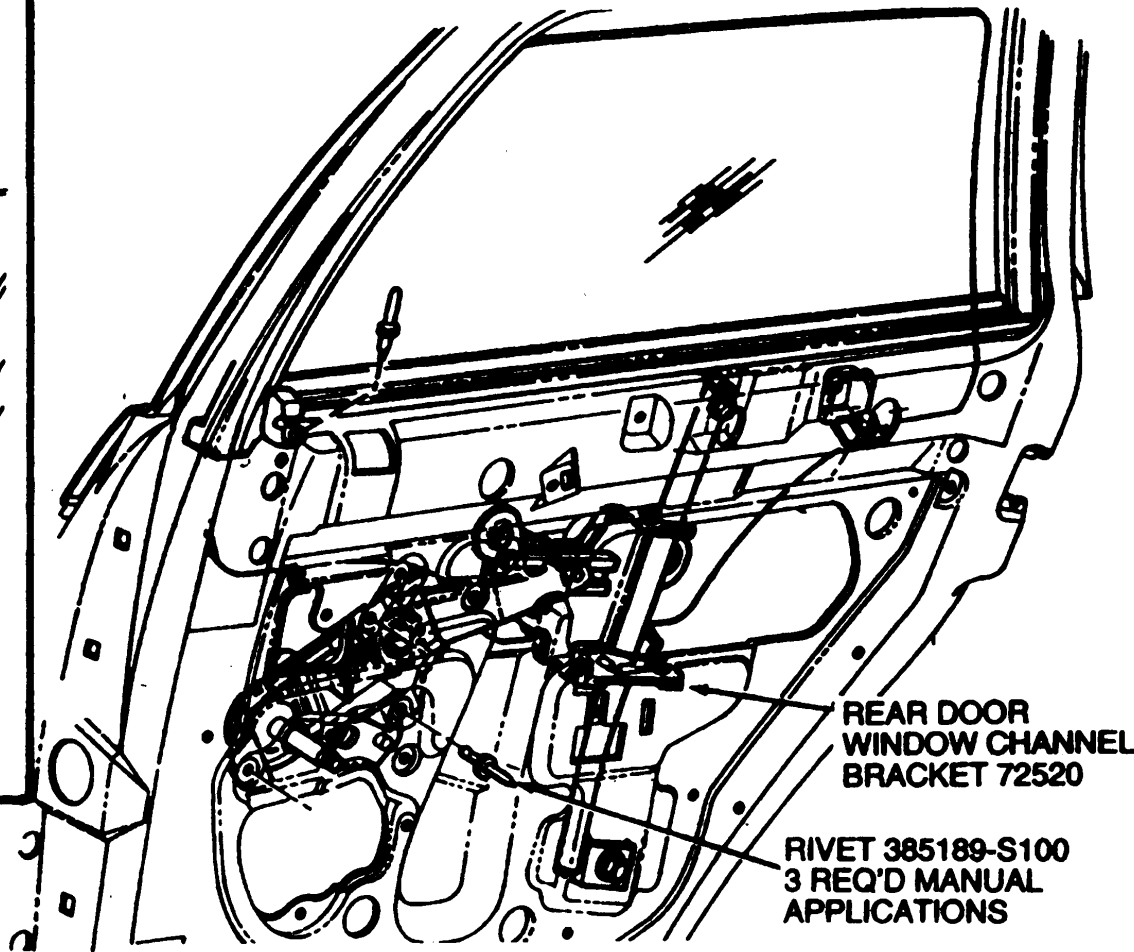

**WINDOW REGULATOR
ELECTRIC DRIVE**

23394

**RIVET
385189-S100
4 REQ'D
POWER
APPLICATIONS**

**VIEW SHOWING POWER WINDOW
REGULATOR**

**REAR DOOR
WINDOW CHANNEL
BRACKET 72520**

**RIVET 385189-S100
3 REQ'D MANUAL
APPLICATIONS**