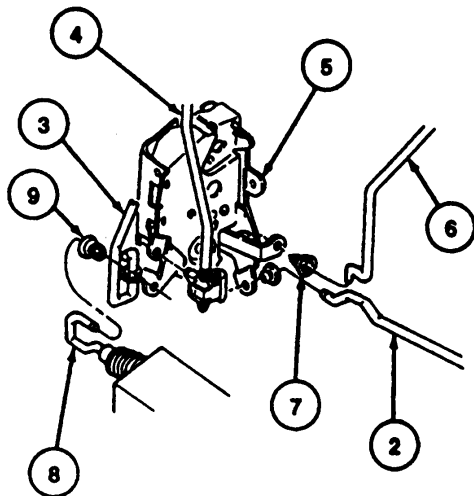

VIEW A

VIEW B

Item	Part Number	Description
1	21818	Front Door Latch Remote Control and Link
2	21940	Front Door Latch Remote Control Link
3	22134	Front Door Latch Control Cylinder Rod
4	22152	Front Door Latch Actuating Rod
5	21812	Front Door Latch
6	21850	Door Latch Control Rod Knob

Item	Part Number	Description
7	386656-S	Bushing
8	218A42	Power Door Lock Actuator
9	386656-S	Bushing
10	N610128-S2	Screw (1 Req'd Each Side)
11	22404	Door Handle
12	391255-S102	Rivet (2 Req'd Each Side)
13	21985	Door Lock Cylinder
14	22023	Door Lock Cylinder Retainer
15	N805653-S100	Screw (3 Req'd Each Side)
16	N805995-S100	Rivet
17	377934-S	Grommet