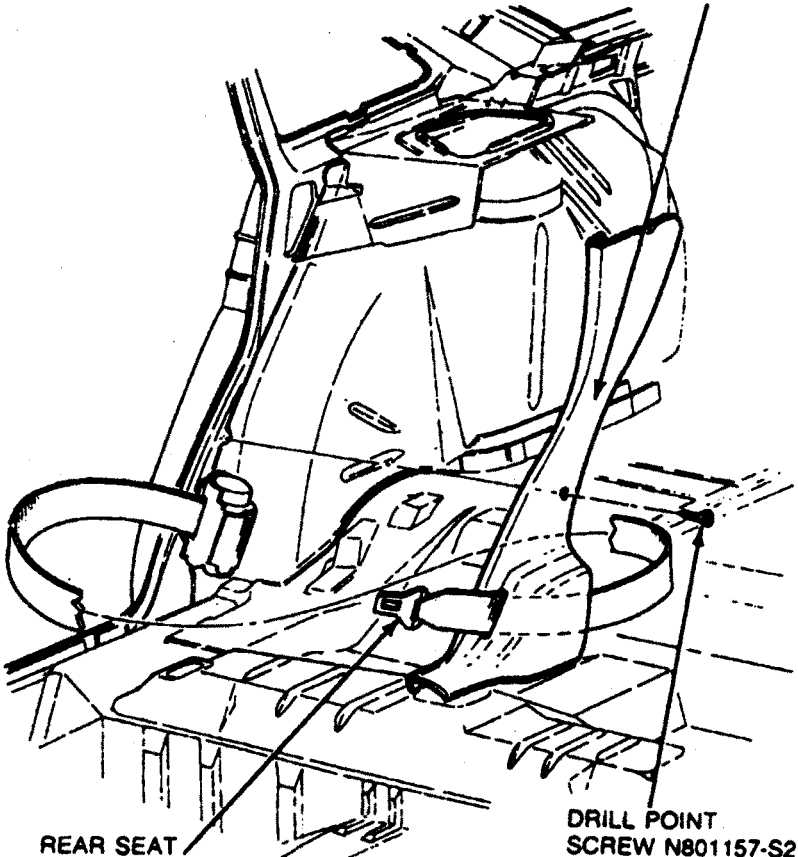

QUARTER TRIM
PANEL 31012

REAR SEAT
BELT ASSY

DRILL POINT
SCREW N801157-S2