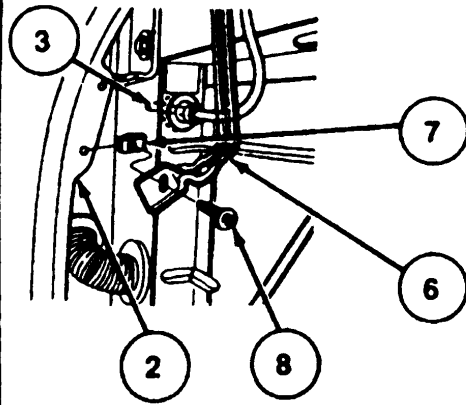

NOTE: INSERT TO BE REMOVED BY DEALER PRIOR TO INSTALLATION OF ANTENNA KIT 18813

VIEW SHOWING INSTALLATION RADIO ANTENNA ASSY, TO FENDER

VIEW A

VIEW SHOWING INSTALLATION OF ANTENNA BRACKET TO FENDER

VIEW B

1

FRONT OF BODY

VIEW A

VIEW B

Item	Part Number	Description
1	N804435-S	Button Plug
2	16005	Front Fender
3	18812	Radio Antenna Lead In Cable
4	18865	Radio Antenna Nut

Item	Part Number	Description
5	18919	Radio Antenna Stanchion
6	18A984	Radio Antenna Base and Cable
7	N623340-S36	Nut
8	N603077-S36	Screw