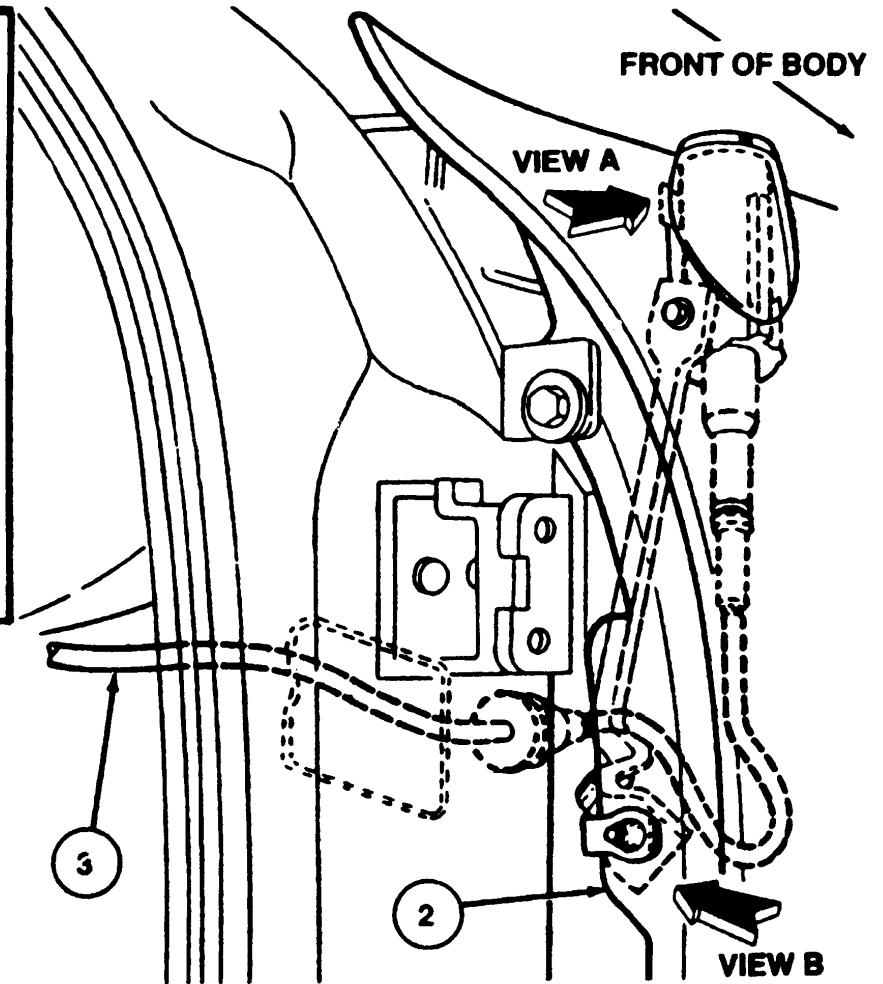

NOTE: INSERT TO BE REMOVED BY DEALER PRIOR TO INSTALLATION OF ANTENNA KIT 18813

VIEW SHOWING INSTALLATION RADIO ANTENNA ASSY, TO FENDER

VIEW A

VIEW SHOWING INSTALLATION OF ANTENNA BRACKET TO FENDER

VIEW B

1

FRONT OF BODY

VIEW A

VIEW B

Item	Part Number	Description
1	N804435-S	Button Plug
2	16005	Front Fender
3	18812	Radio Antenna Lead In Cable
4	18865	Radio Antenna Nut

Item	Part Number	Description
5	18919	Radio Antenna Stanchion
6	18A984	Radio Antenna Base and Cable
7	N623340-S36	Nut
8	N603077-S36	Screw