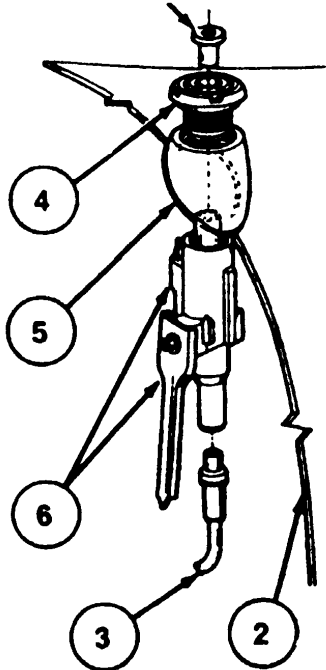

NOTE: INSERT TO BE REMOVED BY DEALER PRIOR TO INSTALLATION OF ANTENNA KIT 18813

VIEW SHOWING INSTALLATION RADIO ANTENNA ASSY, TO FENDER

VIEW A

VIEW SHOWING INSTALLATION OF ANTENNA BRACKET TO FENDER

VIEW B

1

FRONT OF BODY

VIEW A

VIEW B

Item	Part Number	Description
1	N804435-S	Button Plug
2	16005	Front Fender
3	18812	Radio Antenna Lead In Cable
4	18865	Radio Antenna Nut

Item	Part Number	Description
5	18919	Radio Antenna Stanchion
6	18A984	Radio Antenna Base and Cable
7	N623340-S36	Nut
8	N603077-S36	Screw