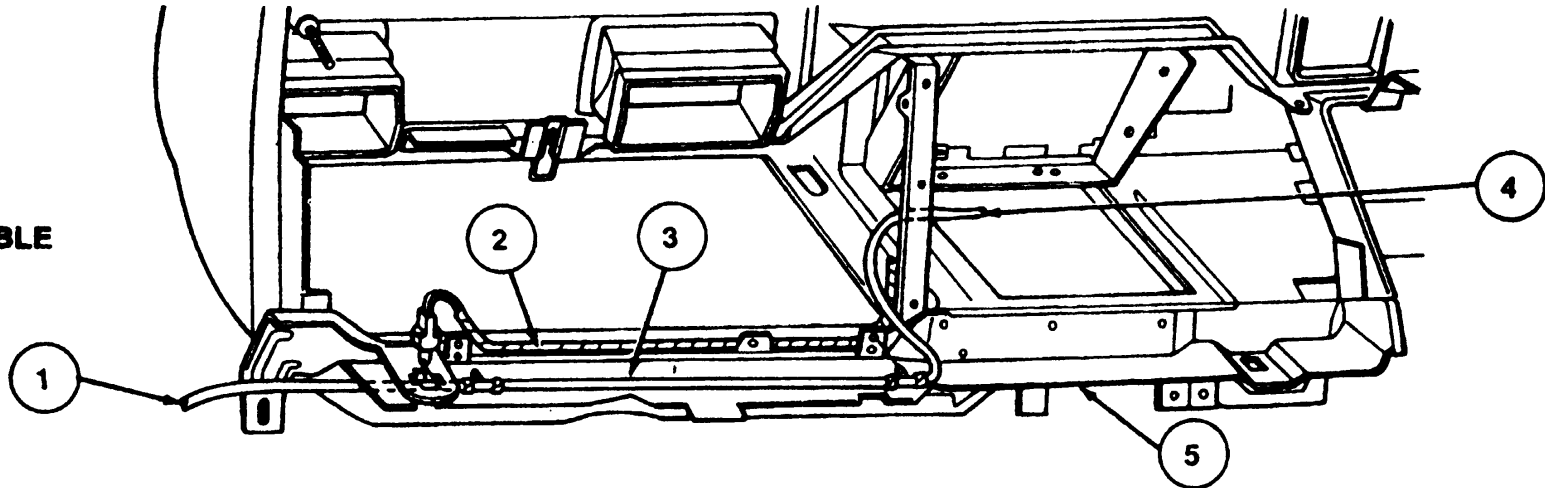

TAURUS

SABLE

Item	Part Number	Description
1	—	To Antenna (18850)
2	14401	Main Wiring
3	18812	Radio Antenna Lead In Cable
4	—	To Radio Chassis (18806)
5	04320	Instrument Panel