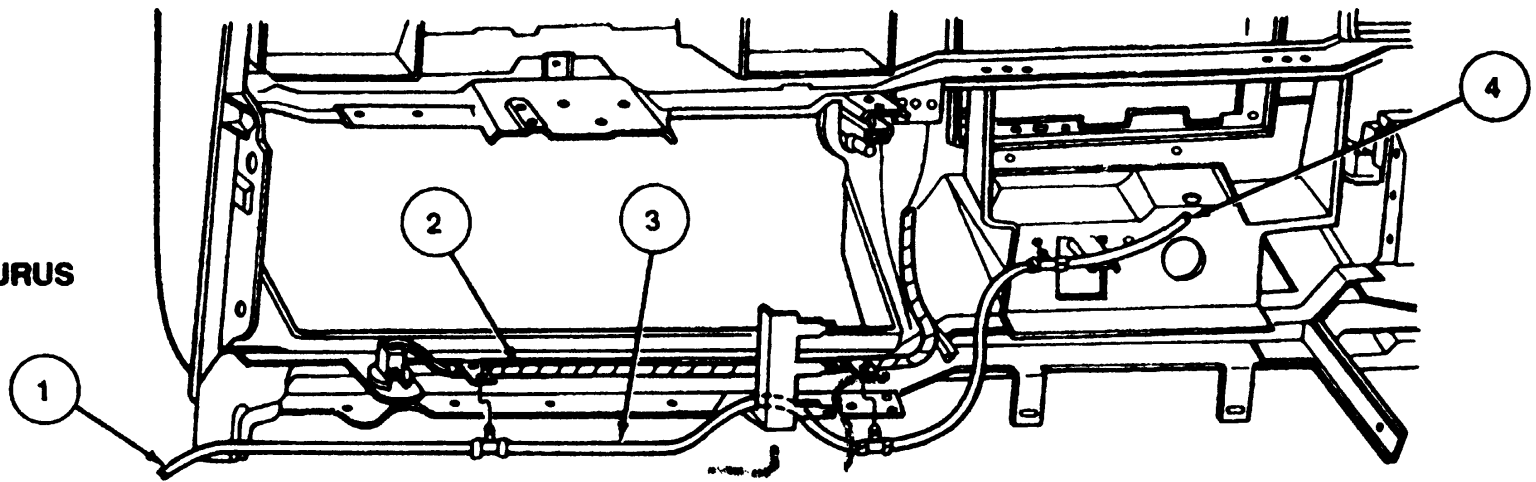

TAURUS

SABLE

Item	Part Number	Description
1	—	To Antenna (18850)
2	14401	Main Wiring
3	18812	Radio Antenna Lead In Cable
4	—	To Radio Chassis (18806)
5	04320	Instrument Panel