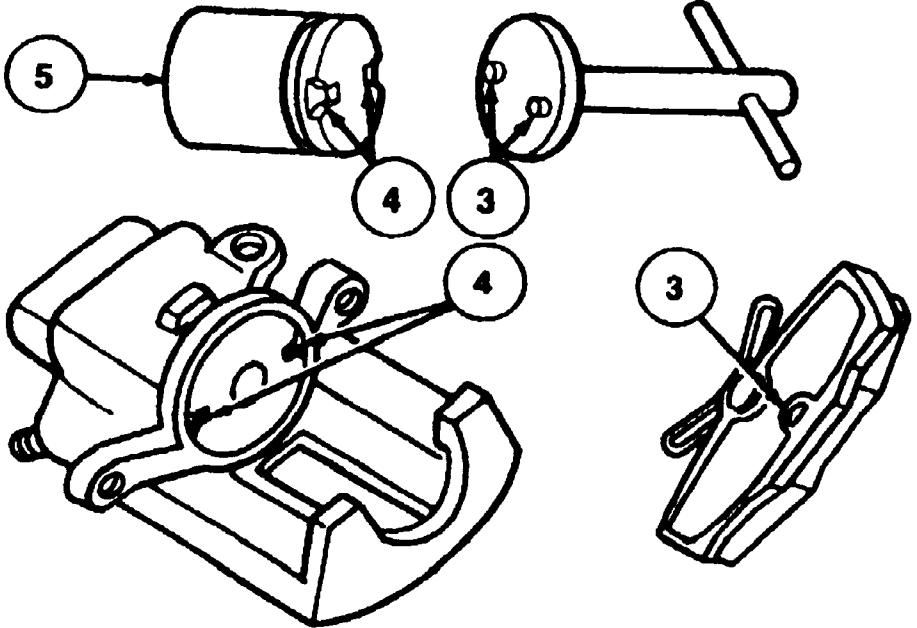

**ROTATE CLOCKWISE
UNTIL PISTON SEATS**

**ALIGN NIBS ON
TOOL WITH SLOTS
IN PISTON**

Item	Part Number	Description
1	2553	Rear Disc Brake Caliper Housing
2	T87P-2588-A	Rear Caliper Piston Adjuster
3	—	Nibs
4	—	Slots
5	2B588	Rear Disc Brake Piston and Adjuster