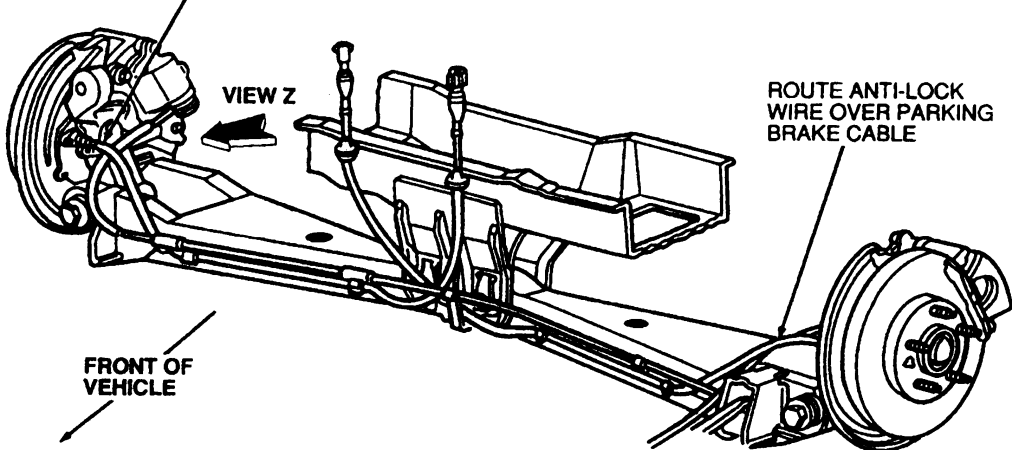

ROUTE ANTI-LOCK
WIRE OVER PARKING
BRAKE CABLE

Item	Part Number	Description
1	N605518-S100	Bolt
2	2C190 LH 2C190 RH	Rear Brake Anti-Lock Sensor
3	2C100 RH 2C101 LH	Rear Disc Brake Adapter

Item	Part Number	Description
4	N805086-S100	Bolt (4 Req'd)
5	N602726-S2	Screw (3 Req'd)
6	2C026	Rear Disc Brake Rotor (2 Req'd)

Item	Part Number	Description
7	1N135	Front Wheel Hub Cap Grease Seal (2 Req'd)
8	4B477	Rear Axle Wheel Hub Retainer
9	W623485-S2	Retainer Nut (2 Req'd)
10	1104	Wheel Hub Assy
11	2C028	Rear Wheel Disc Brake Shield (2 Req'd)
12	2208	Wheel Cylinder Bleeder Screw
13	2552 (RH) 2553 (LH)	Rear Disc Brake Caliper
14	N805163-S150	Bolt (2 Req'd)

Item	Part Number	Description
15	4A013	Rear Wheel Spindle
A	—	Tighten to 4.8-6.8 N-m (40-60 Lb-In)
B	—	Tighten to 59-81 N-m (44-60 Lb-Ft)
C	—	Tighten to 8-12 N-m (71-106 Lb-In)
D	—	Tighten to 255-345 N-m (188-254 Lb-Ft)
E	—	Tighten to 8-13 N-m (71-115 Lb-In)
F	—	Tighten to 87-119 N-m (64-88 Lb-Ft)