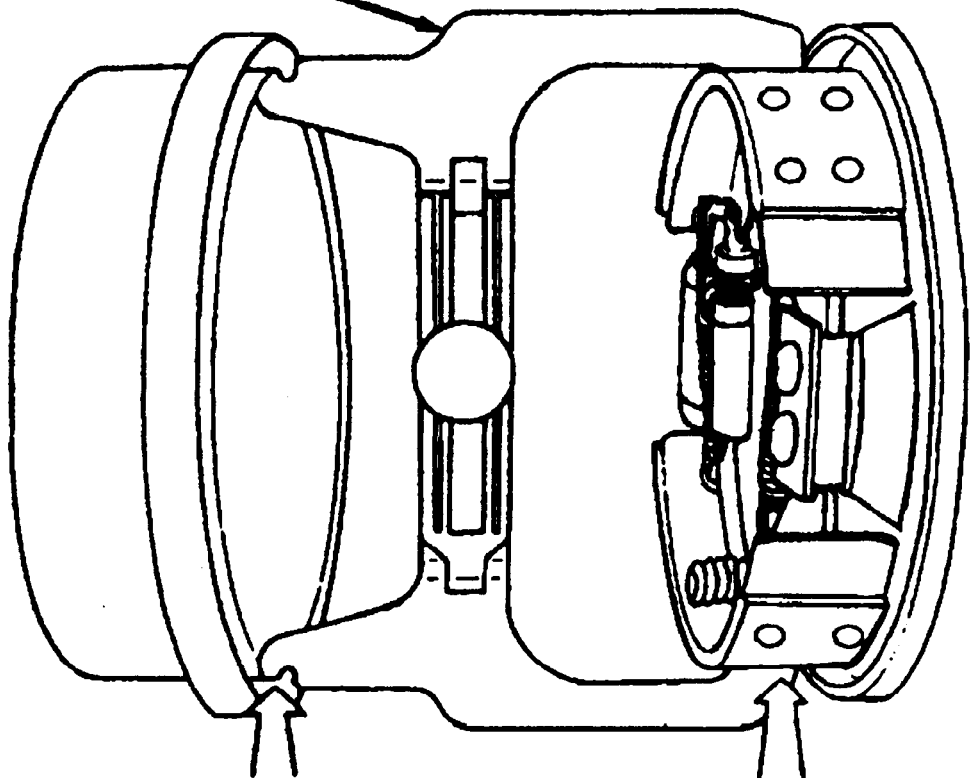

**BRAKE ADJUSTMENT GAUGE
D81L-1103-A**

**SET TO DRUM DIAMETER HERE
225mm (8.8 INCH) AND 250mm
(9.8 INCH) REAR BRAKE**

**FIND CORRECT
SHOE DIAMETER
HERE**