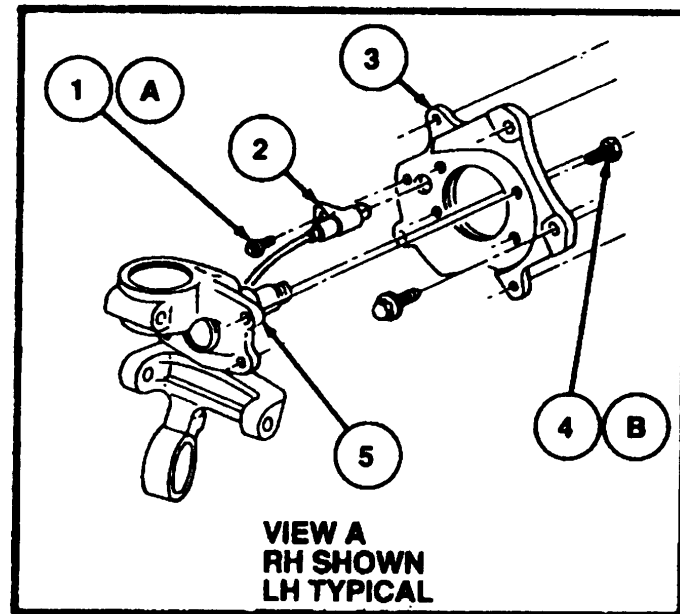

ROUTE ANTI-LOCK WIRE
UNDER PARKING BRAKE
CABLE — BOTH SIDES

SEDAN SHOWN
WAGON TYPICAL

Item	Part Number	Description
1	N805151-S100	Bolt
2	2C190	RH Rear Brake Anti-Lock Sensor Assy
3	2C101	Left Hand Rear Disc Brake Adapter
	2C100	Right Hand Rear Disc Brake Adapter

Item	Part Number	Description
4	N805086-S100	Bolt (4 Req'd)
5	—	Rear Knuckle Assy
6	—	Floor Grommets
A	—	Tighten to 4.5-6.8 N-m (40-60 Lb-In)
B	—	Tighten to 60-80 N-m (45-60 Lb-Ft)