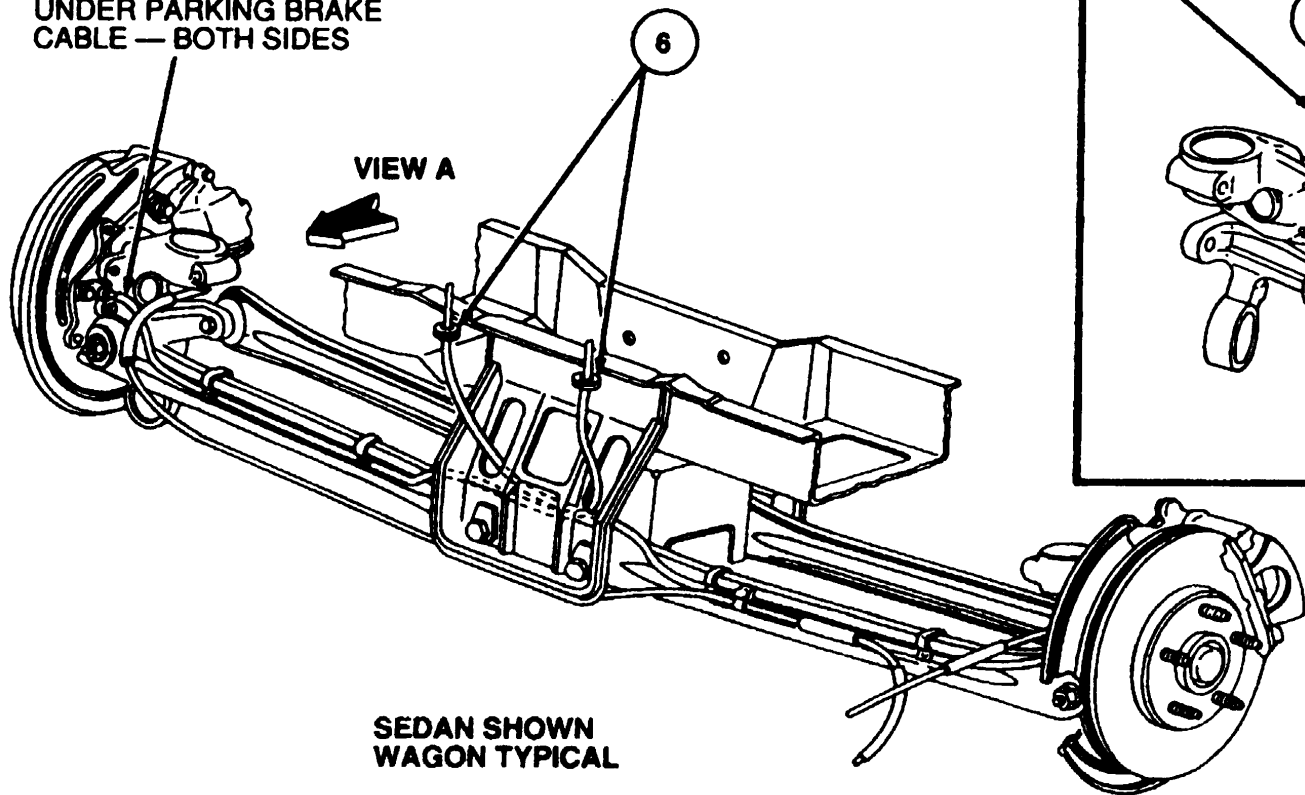

ROUTE ANTI-LOCK WIRE
UNDER PARKING BRAKE
CABLE — BOTH SIDES

SEDAN SHOWN
WAGON TYPICAL

Item	Part Number	Description
1	N805151-S100	Bolt
2	2C190	RH Rear Brake Anti-Lock Sensor Assy
3	2C101	Left Hand Rear Disc Brake Adapter
	2C100	Right Hand Rear Disc Brake Adapter

Item	Part Number	Description
4	N805086-S100	Bolt (4 Req'd)
5	—	Rear Knuckle Assy
6	—	Floor Grommets
A	—	Tighten to 4.5-6.8 N-m (40-60 Lb-In)
B	—	Tighten to 60-80 N-m (45-60 Lb-Ft)