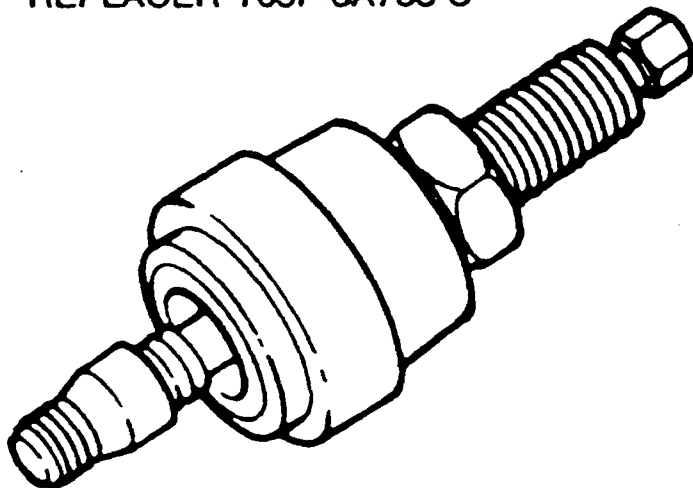

**CII STEERING PUMP PULLEY REMOVER T69L-10300-B**

**35.05mm (1 3/8 INCH) HUB DIAMETER PULLEYS**

**CII STEERING PUMP PULLEY  
REPLACER T65P-3A733-C**

**35.05mm (1 3/8 INCH) HUB DIAMETR PULLEYS**