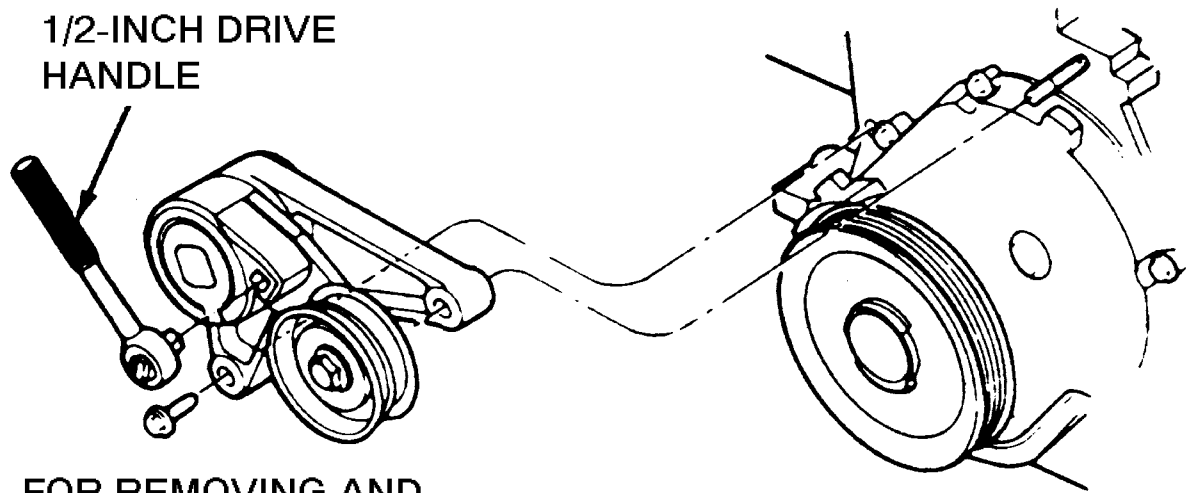

1/2-INCH DRIVE  
HANDLE

FOR REMOVING AND  
INSTALLING DRIVE BELT