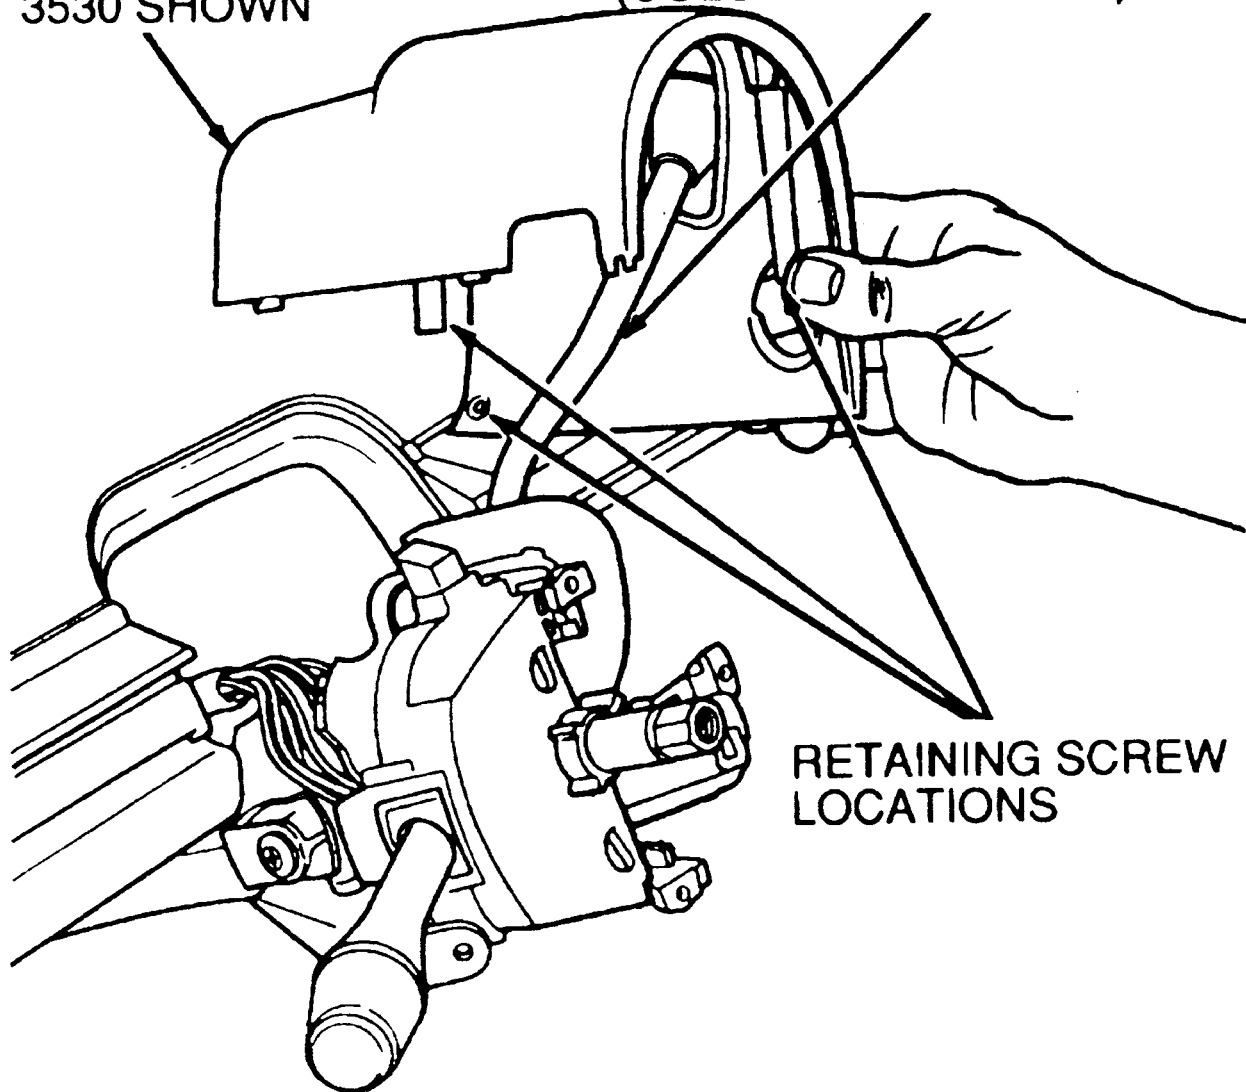

UPPER STEERING
COLUMN SHROUD
3530 SHOWN

TRANSMISSION SELECTOR
LEVER ARM AND SUPPORT
(COLUMN SHIFT ONLY) 7302

RETAINING SCREW
LOCATIONS