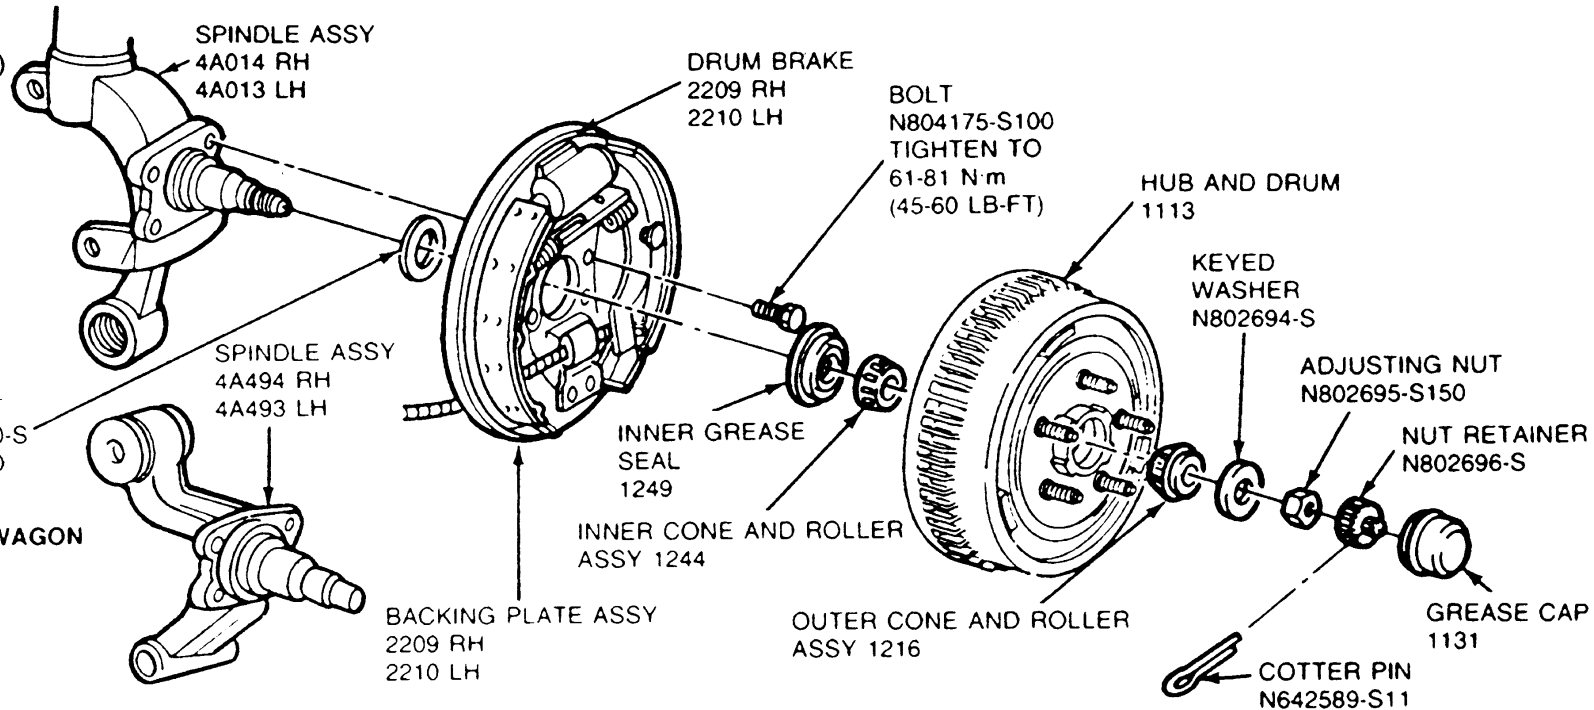

225mm AND 250mm
(8.85 AND 9.84 INCHES)
REAR BRAKE ASSY

SEDAN

GASKET
N803650-S
2 REQ'D

WAGON

SPINDLE ASSY
4A014 RH
4A013 LH

DRUM BRAKE
2209 RH
2210 LH

BOLT
N804175-S100
TIGHTEN TO
61-81 N·m
(45-60 LB-FT)

HUB AND DRUM
1113

KEYED
WASHER
N802694-S

ADJUSTING NUT
N802695-S150

NUT RETAINER
N802696-S

INNER GREASE
SEAL
1249

INNER CONE AND ROLLER
ASSY 1244

OUTER CONE AND ROLLER
ASSY 1216

GREASE CAP
1131

COTTER PIN
N642589-S11

BACKING PLATE ASSY
2209 RH
2210 LH

SPINDLE ASSY
4A494 RH
4A493 LH