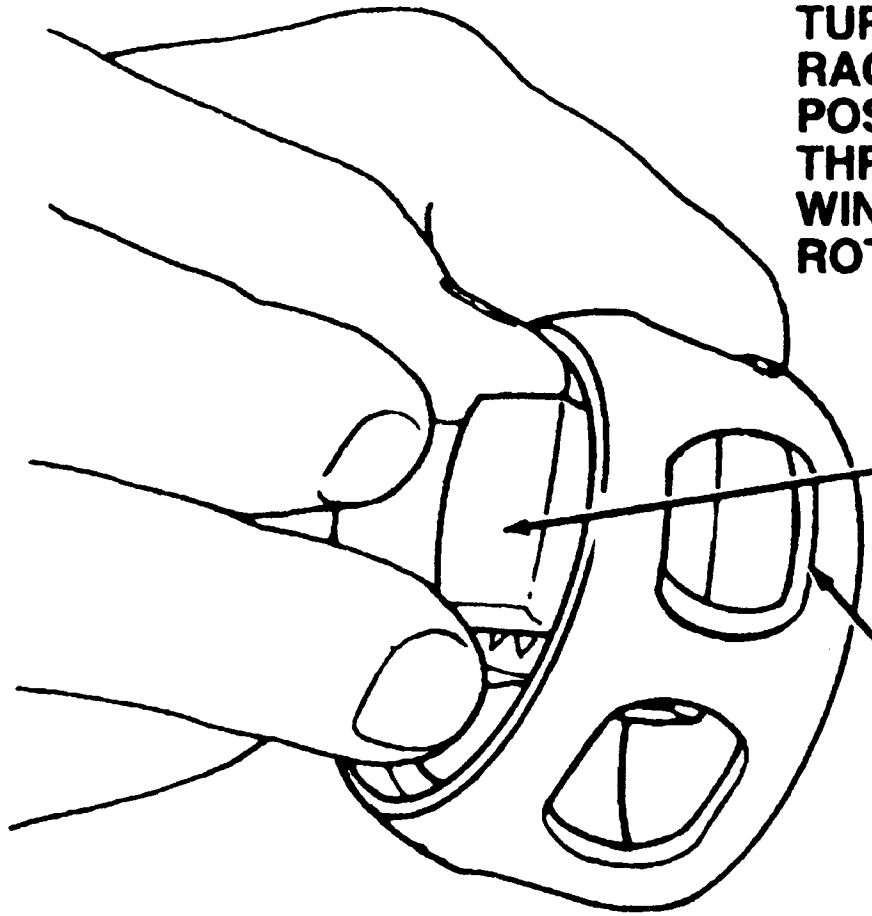

**TURN INNER  
RACE 90 DEGREES  
POSITION LAND  
THROUGH CAGE  
WINDOW –  
ROTATE IN**

**INNER  
RACE  
LAND**

**CAGE  
WINDOW**