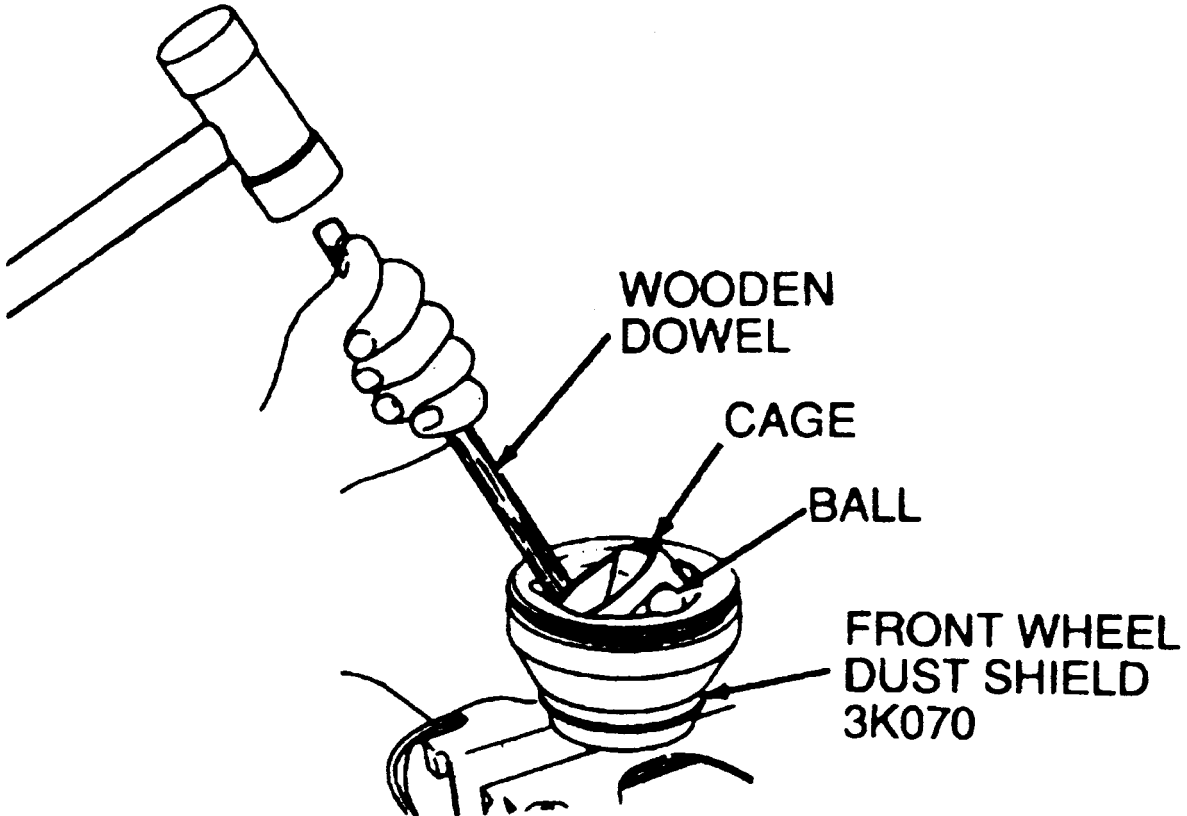

CAGE AND
INNER RACE
TILTED FOR
BALL REMOVAL

WOODEN
DOWEL

CAGE

BALL

FRONT WHEEL
DUST SHIELD
3K070