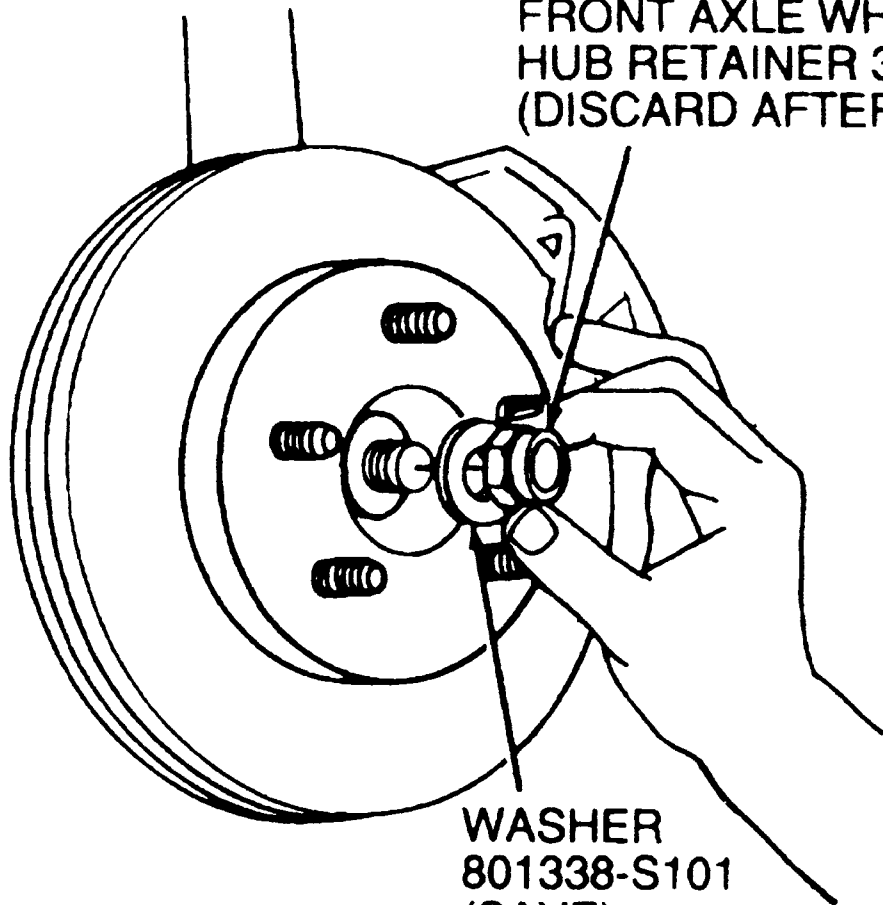

FRONT AXLE WHEEL
HUB RETAINER 3N405
(DISCARD AFTER REMOVAL)

WASHER
801338-S101
(SAVE)