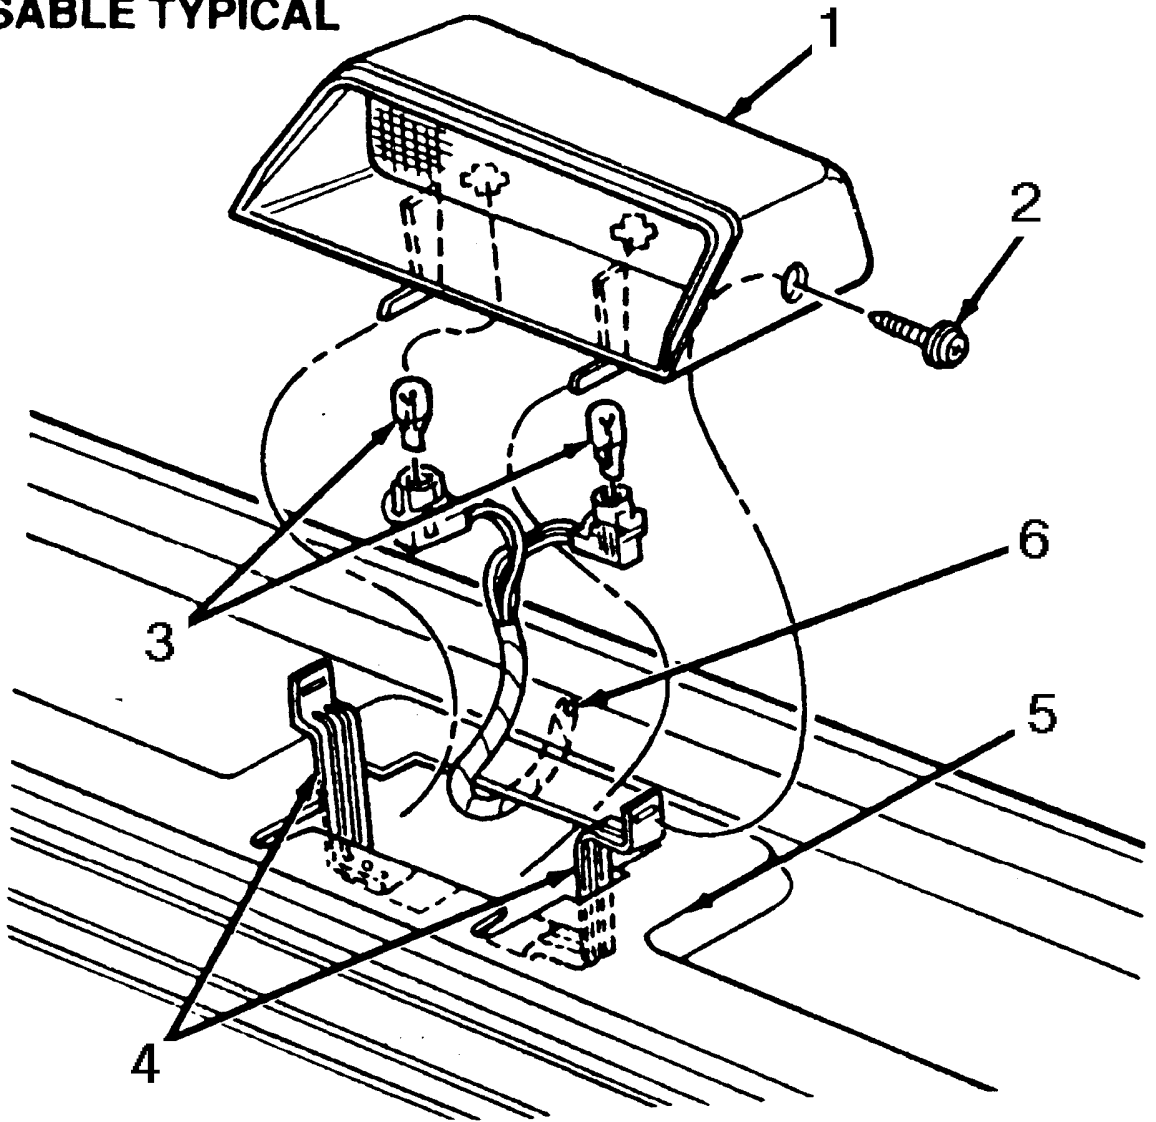

**TAURUS SHOWN
SABLE TYPICAL**

- 1 Rear hi-mount lamp
- 2 Screw (2 req'd)
- 3 Miniature bulb (2 req'd)
- 4 Rear hi-mount lamp retainer
- 5 Package tray trim panel
- 6 Rear lamp wiring