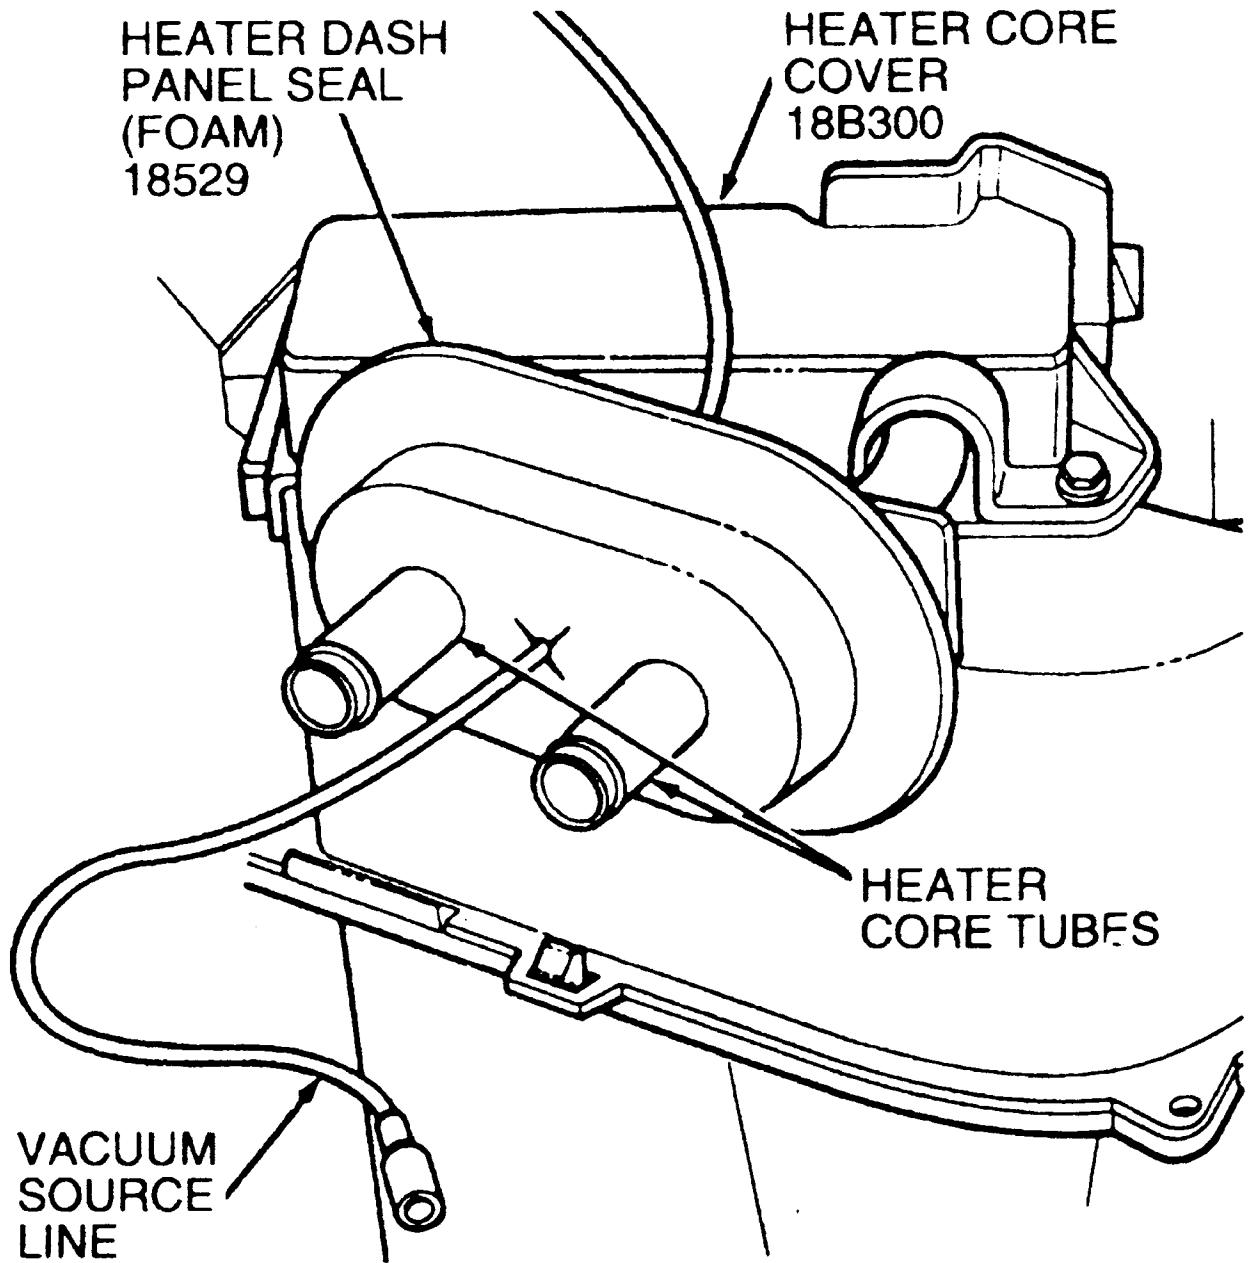

HEATER DASH
PANEL SEAL
(FOAM)
18529

HEATER CORE
COVER
18B300

HEATER
CORE TUBES

VACUUM
SOURCE
LINE