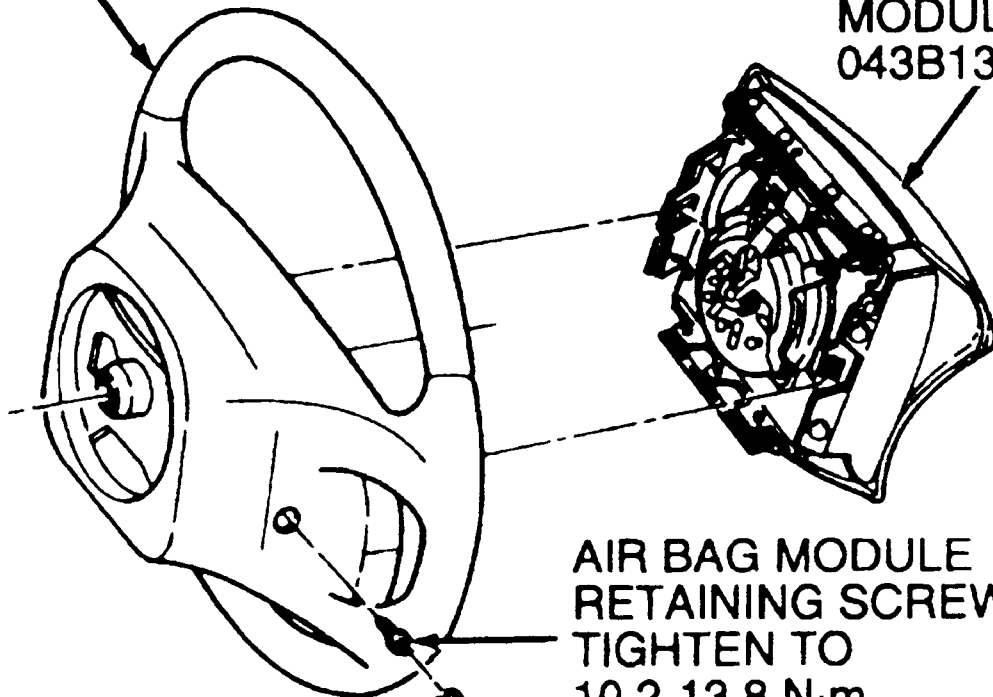

STEERING WHEEL
3600

DRIVER SIDE
AIR BAG
MODULE
043B13

AIR BAG MODULE
RETAINING SCREWS
TIGHTEN TO
10.2-13.8 N·m
(8-10 LB-FT)

BACKCOVER PLUG
2 REQ'D