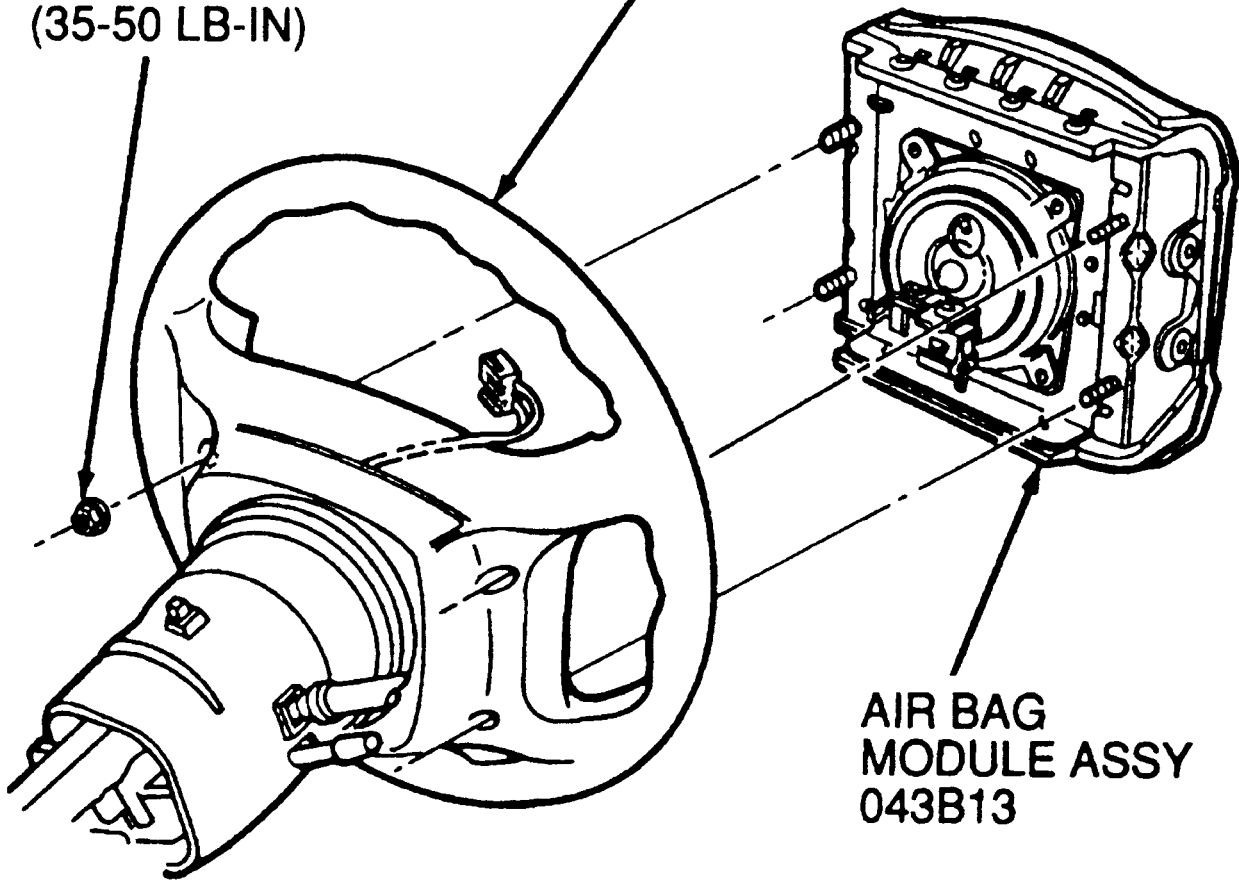

NUT AND
WASHER ASSY
N621903-S2
4 REQ'D
TIGHTEN TO
4-5.6 N·m
(35-50 LB-IN)

STEERING WHEEL
AND COLUMN

AIR BAG
MODULE ASSY
043B13