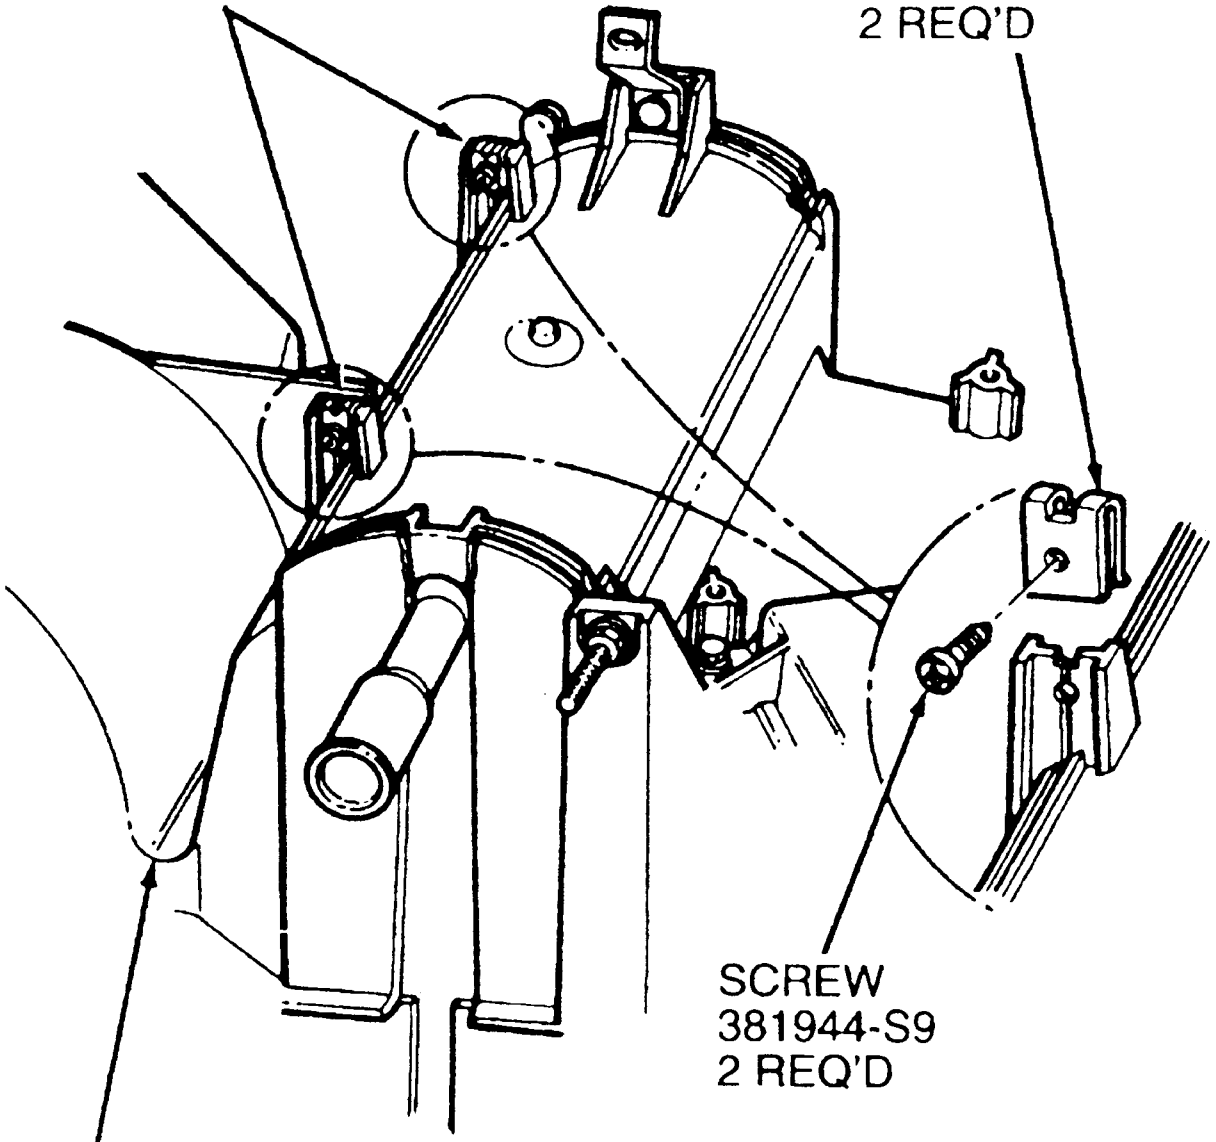

SPRING NUT  
AND SCREW  
TIGHTEN SECURELY  
2 PLACES

SPRING NUT  
381863-S2  
OR 384815-S400  
2 REQ'D

SCREW  
381944-S9  
2 REQ'D

A/C EVAPORATOR  
HOUSING 19850