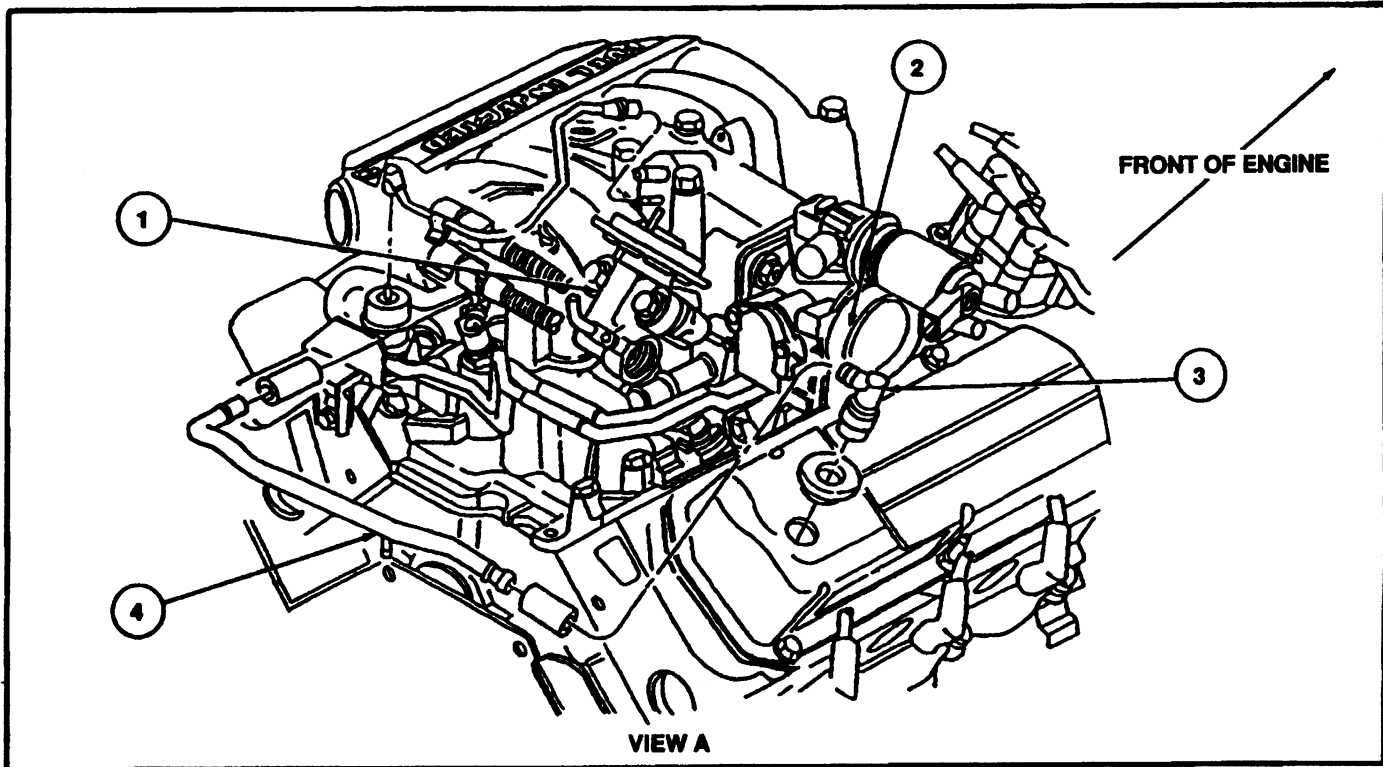

VIEW A

Item	Part Number	Description
1	9D475	EGR Valve
2	9E926	Throttle Body
3	6A666	Positive Crankcase Ventilation Valve
4	6758	Crankcase Ventilation Tube
5	6853	Crankcase Ventilation Hose