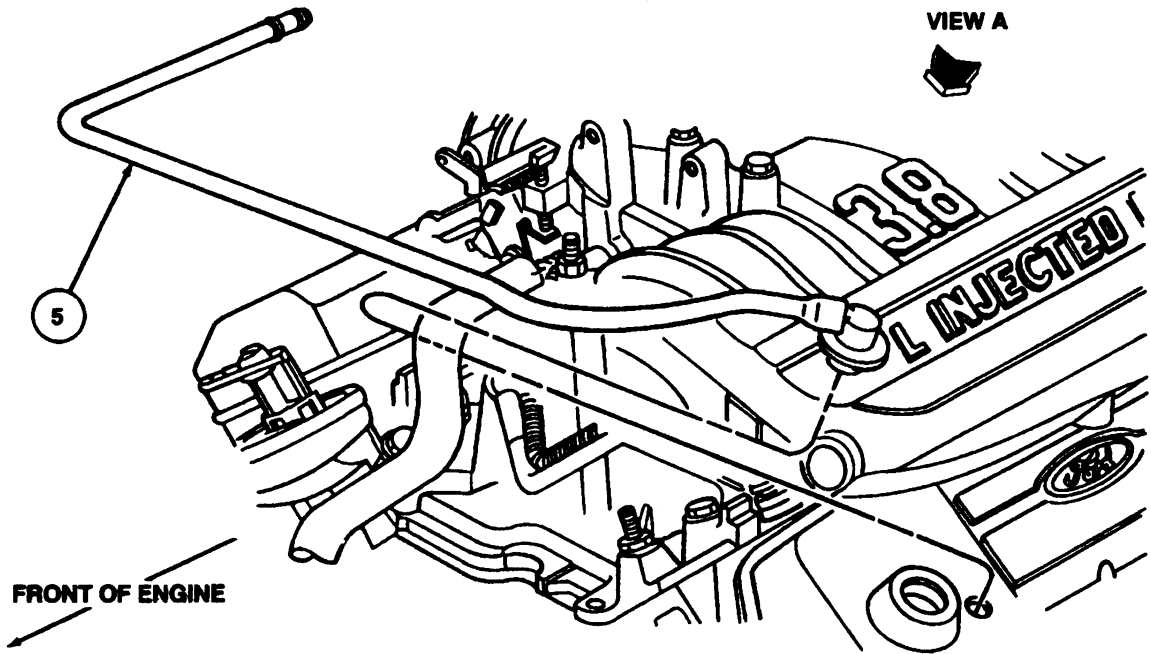

VIEW A

Item	Part Number	Description
1	9D475	EGR Valve
2	9E926	Throttle Body
3	6A666	Positive Crankcase Ventilation Valve
4	6758	Crankcase Ventilation Tube
5	6853	Crankcase Ventilation Hose