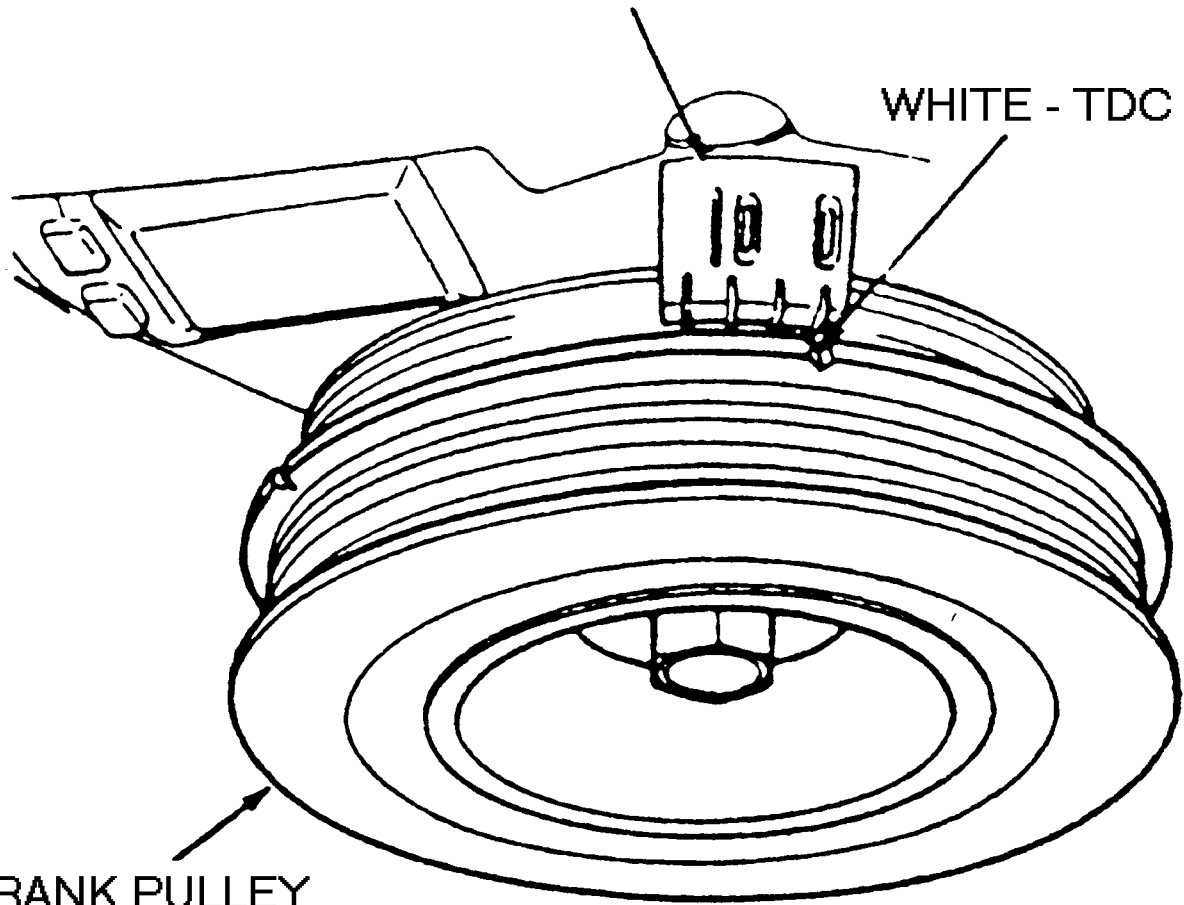

INDEX ON BELT COVER

WHITE - TDC MARK

CRANK PULLEY